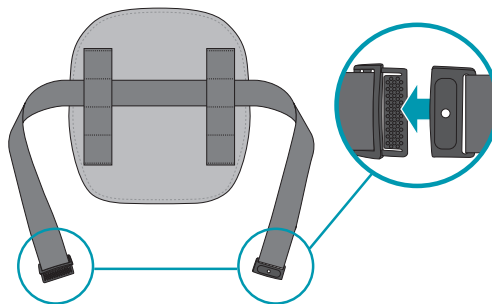

RECARO

RECARO Rae Neckrest

RECARO

Standard Position

155 cm

175 cm

Turned Position

165 cm

185 cm