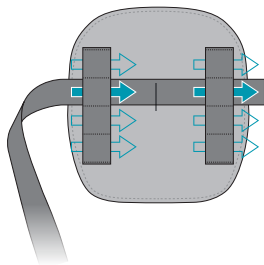

RECARO

RECARO Rae Neckrest

RECARO

Standard Position

155 cm

175 cm

Turned Position

165 cm

185 cm